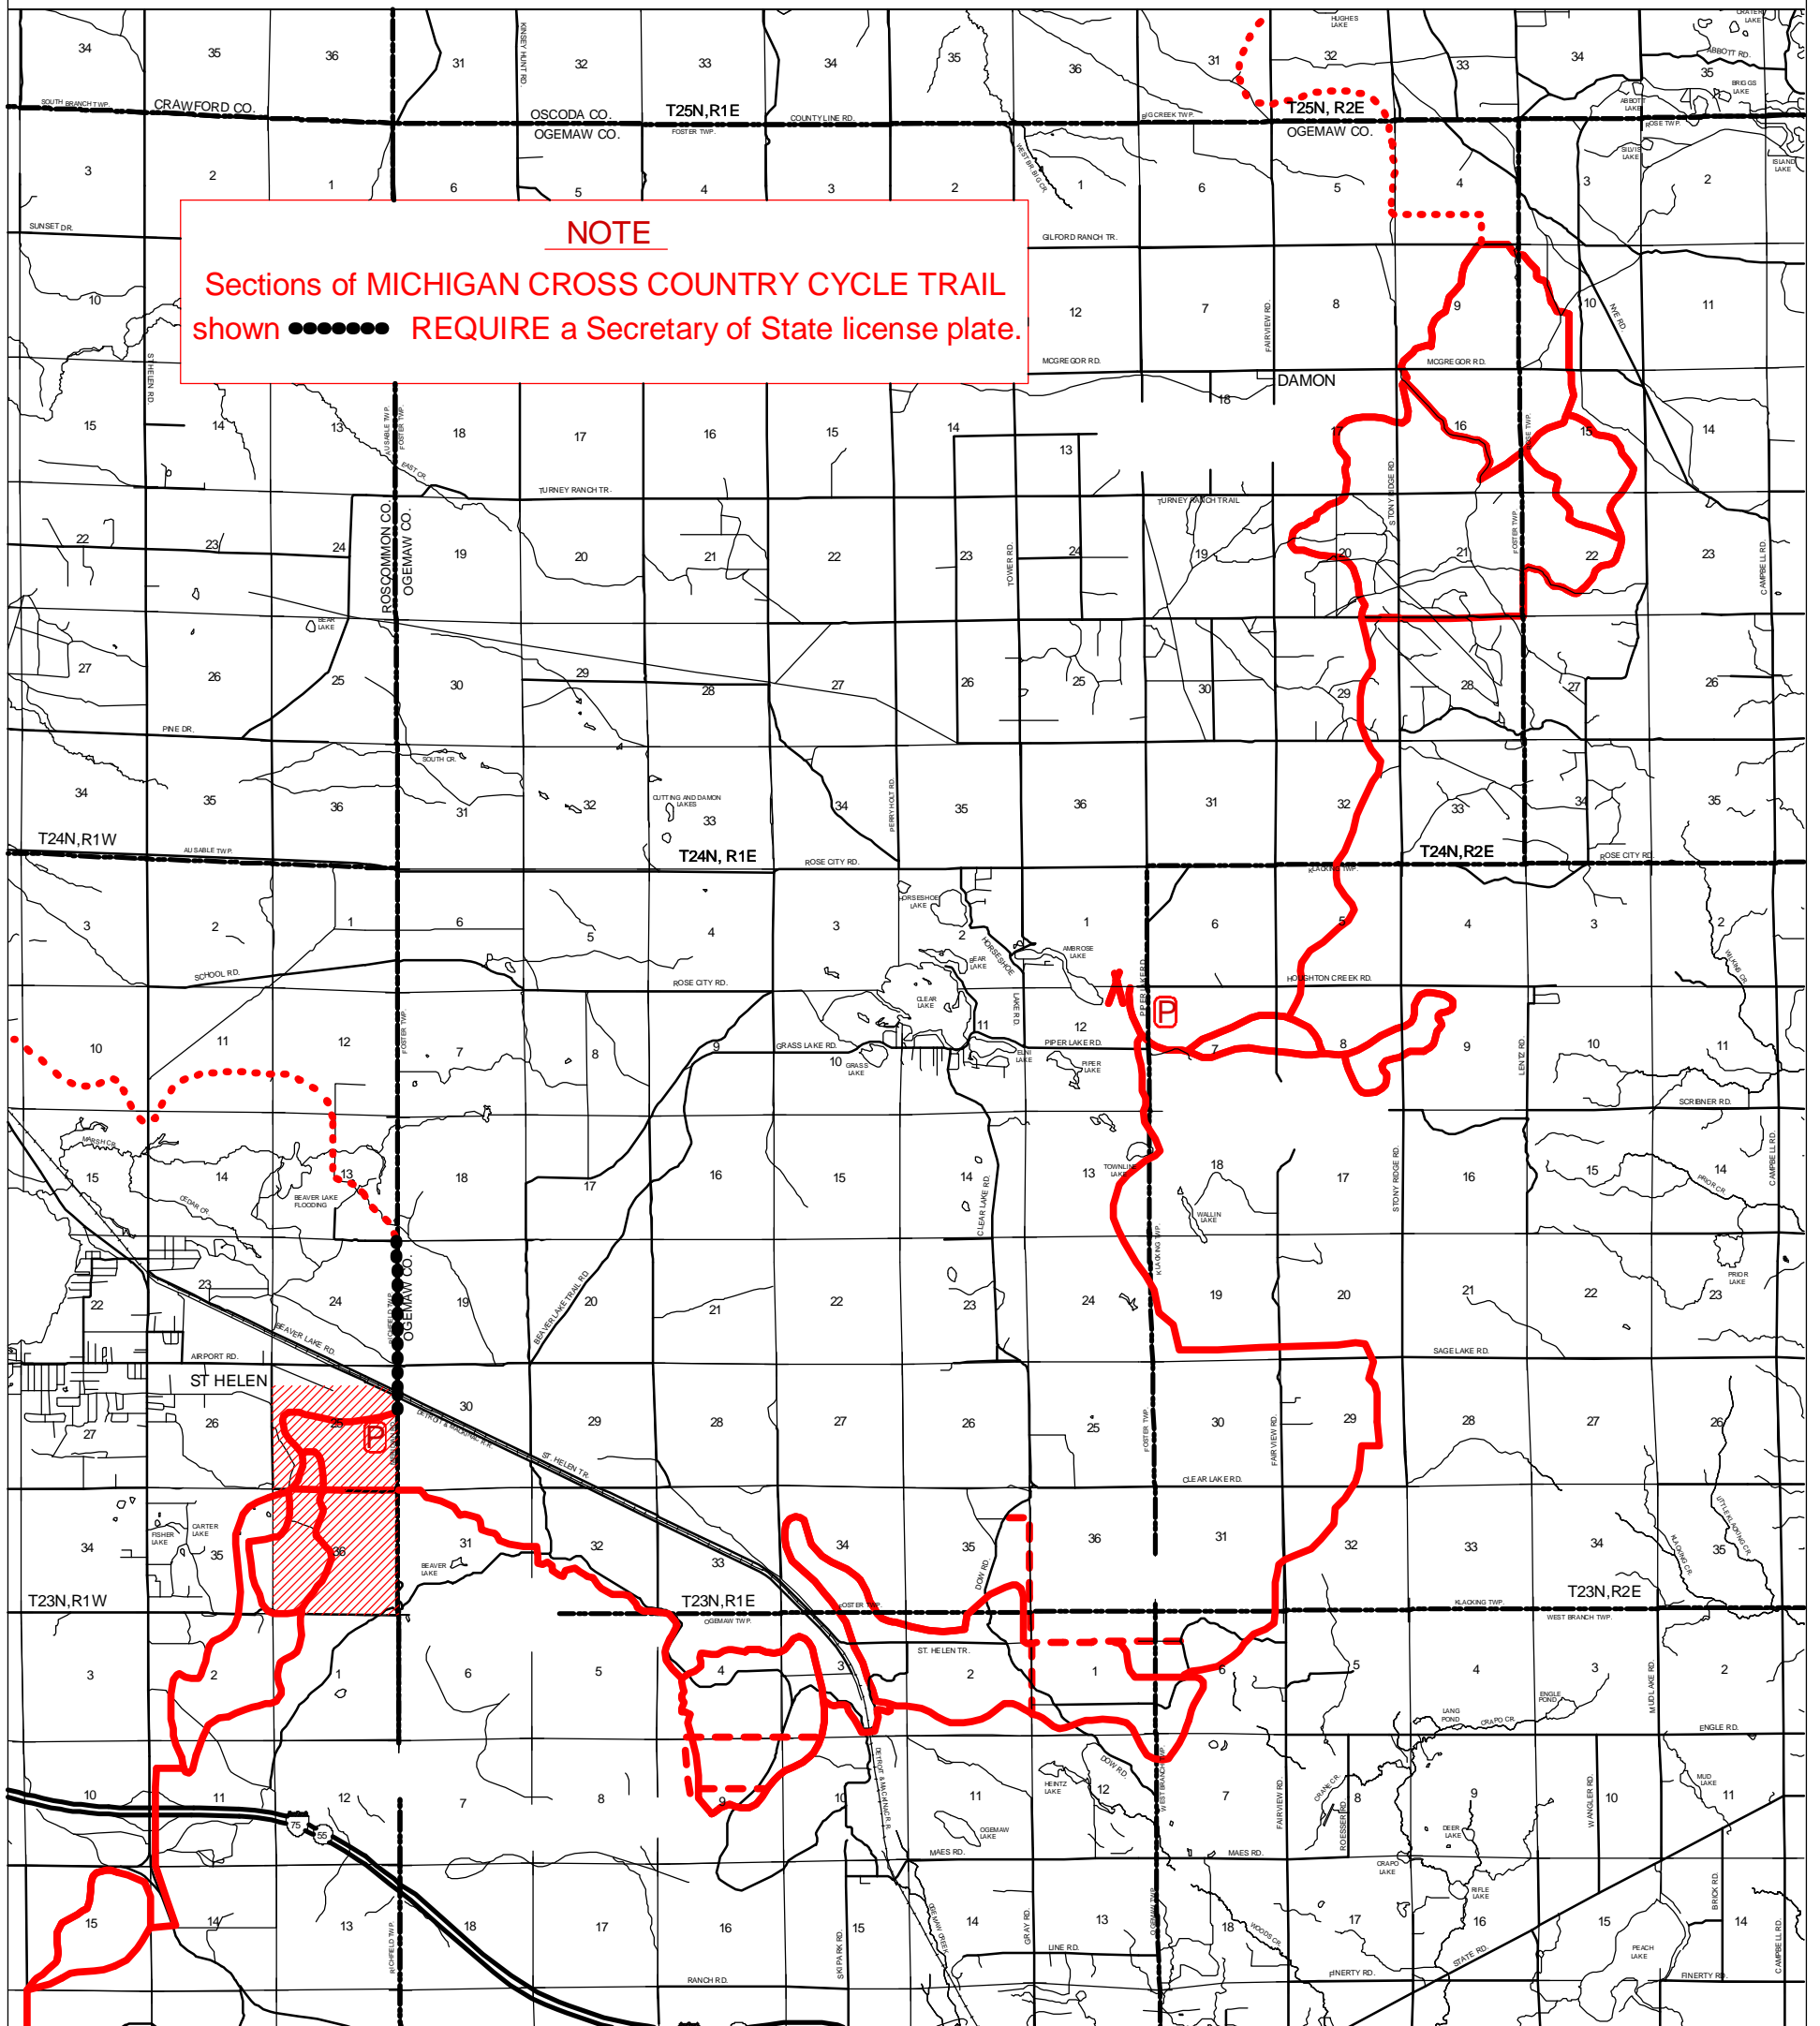

AMBROSE LAKE, ROSE CITY, & OGEMAW HILLS TRAILS

OGEMAW AND ROSCOMMON COUNTIES

- ORV TRAIL-for ORV's less than 50" in width-off road motorcycles and/or ATV's. (DNR license required)
- ORV ROUTE-for ORV's of all sizes. (DNR license required unless licensed by Secretary of State)
- MICHIGAN CROSS COUNTRY CYCLE TRAIL (Sections require DNR license and Secretary of State license)

LEGEND

- ORV USE AREA
- PARKING
- CAMPGROUND
- GAS - FOOD

0 5 1
SCALE IN MILES

LOCATION

SEPTEMBER 2003

ADVISORY: Trails and Routes have two-way traffic.

DISCLAIMER: Trails shown on this map are an approximate representation of the trail system at the time of publication and may not reflect current ground conditions. **STAY ON SIGNED TRAILS ONLY!**